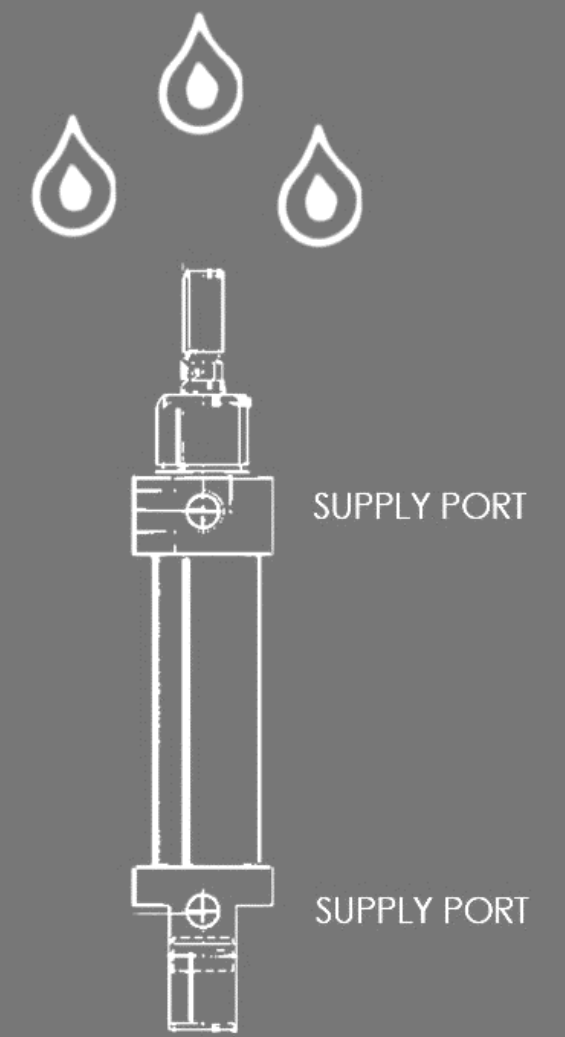

Micro cylinders in AISI 316

PROCESS
INDUSTRIES

Ask us for more / Chiedici di più:

info@vesta.it