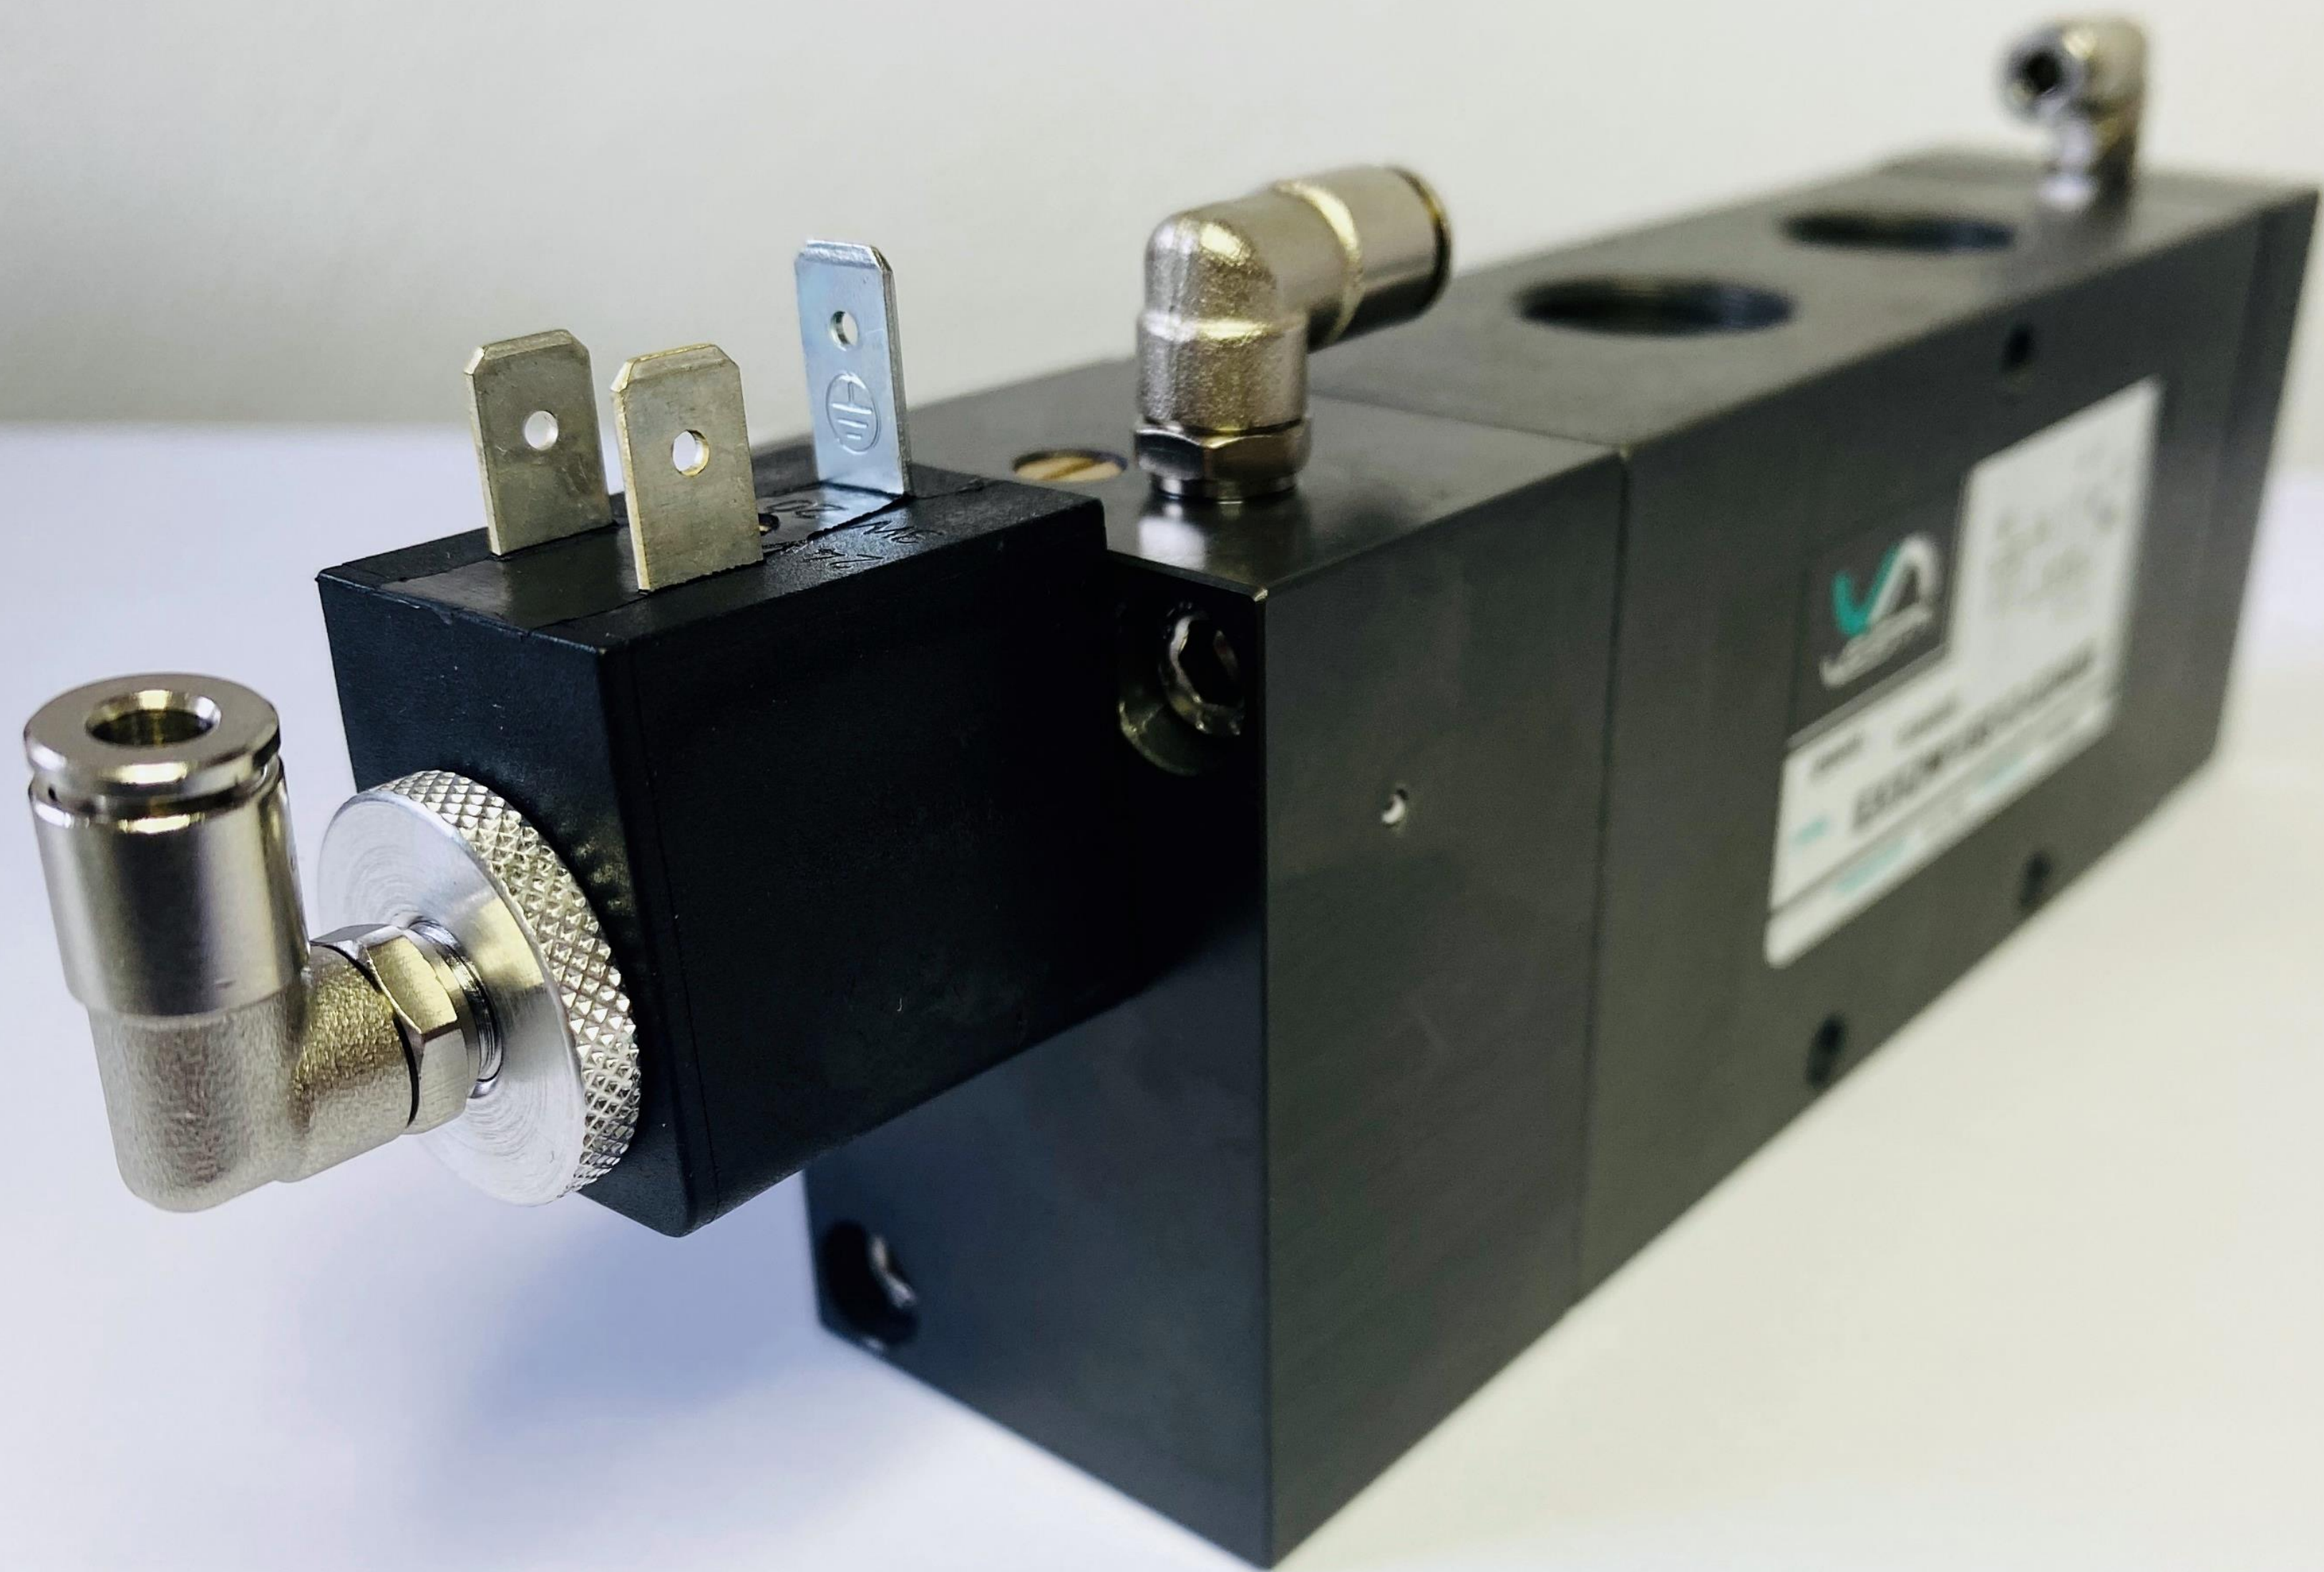

# Manual valves with Niploy coating & AISI 304 lever

PROCESS  
INDUSTRIES

STAINLESS  
STEEL  
LEVER

LEVER  
FORCE  
REGULATION

Ask us for more / Chiedici di più:

 [info@vesta.it](mailto:info@vesta.it)