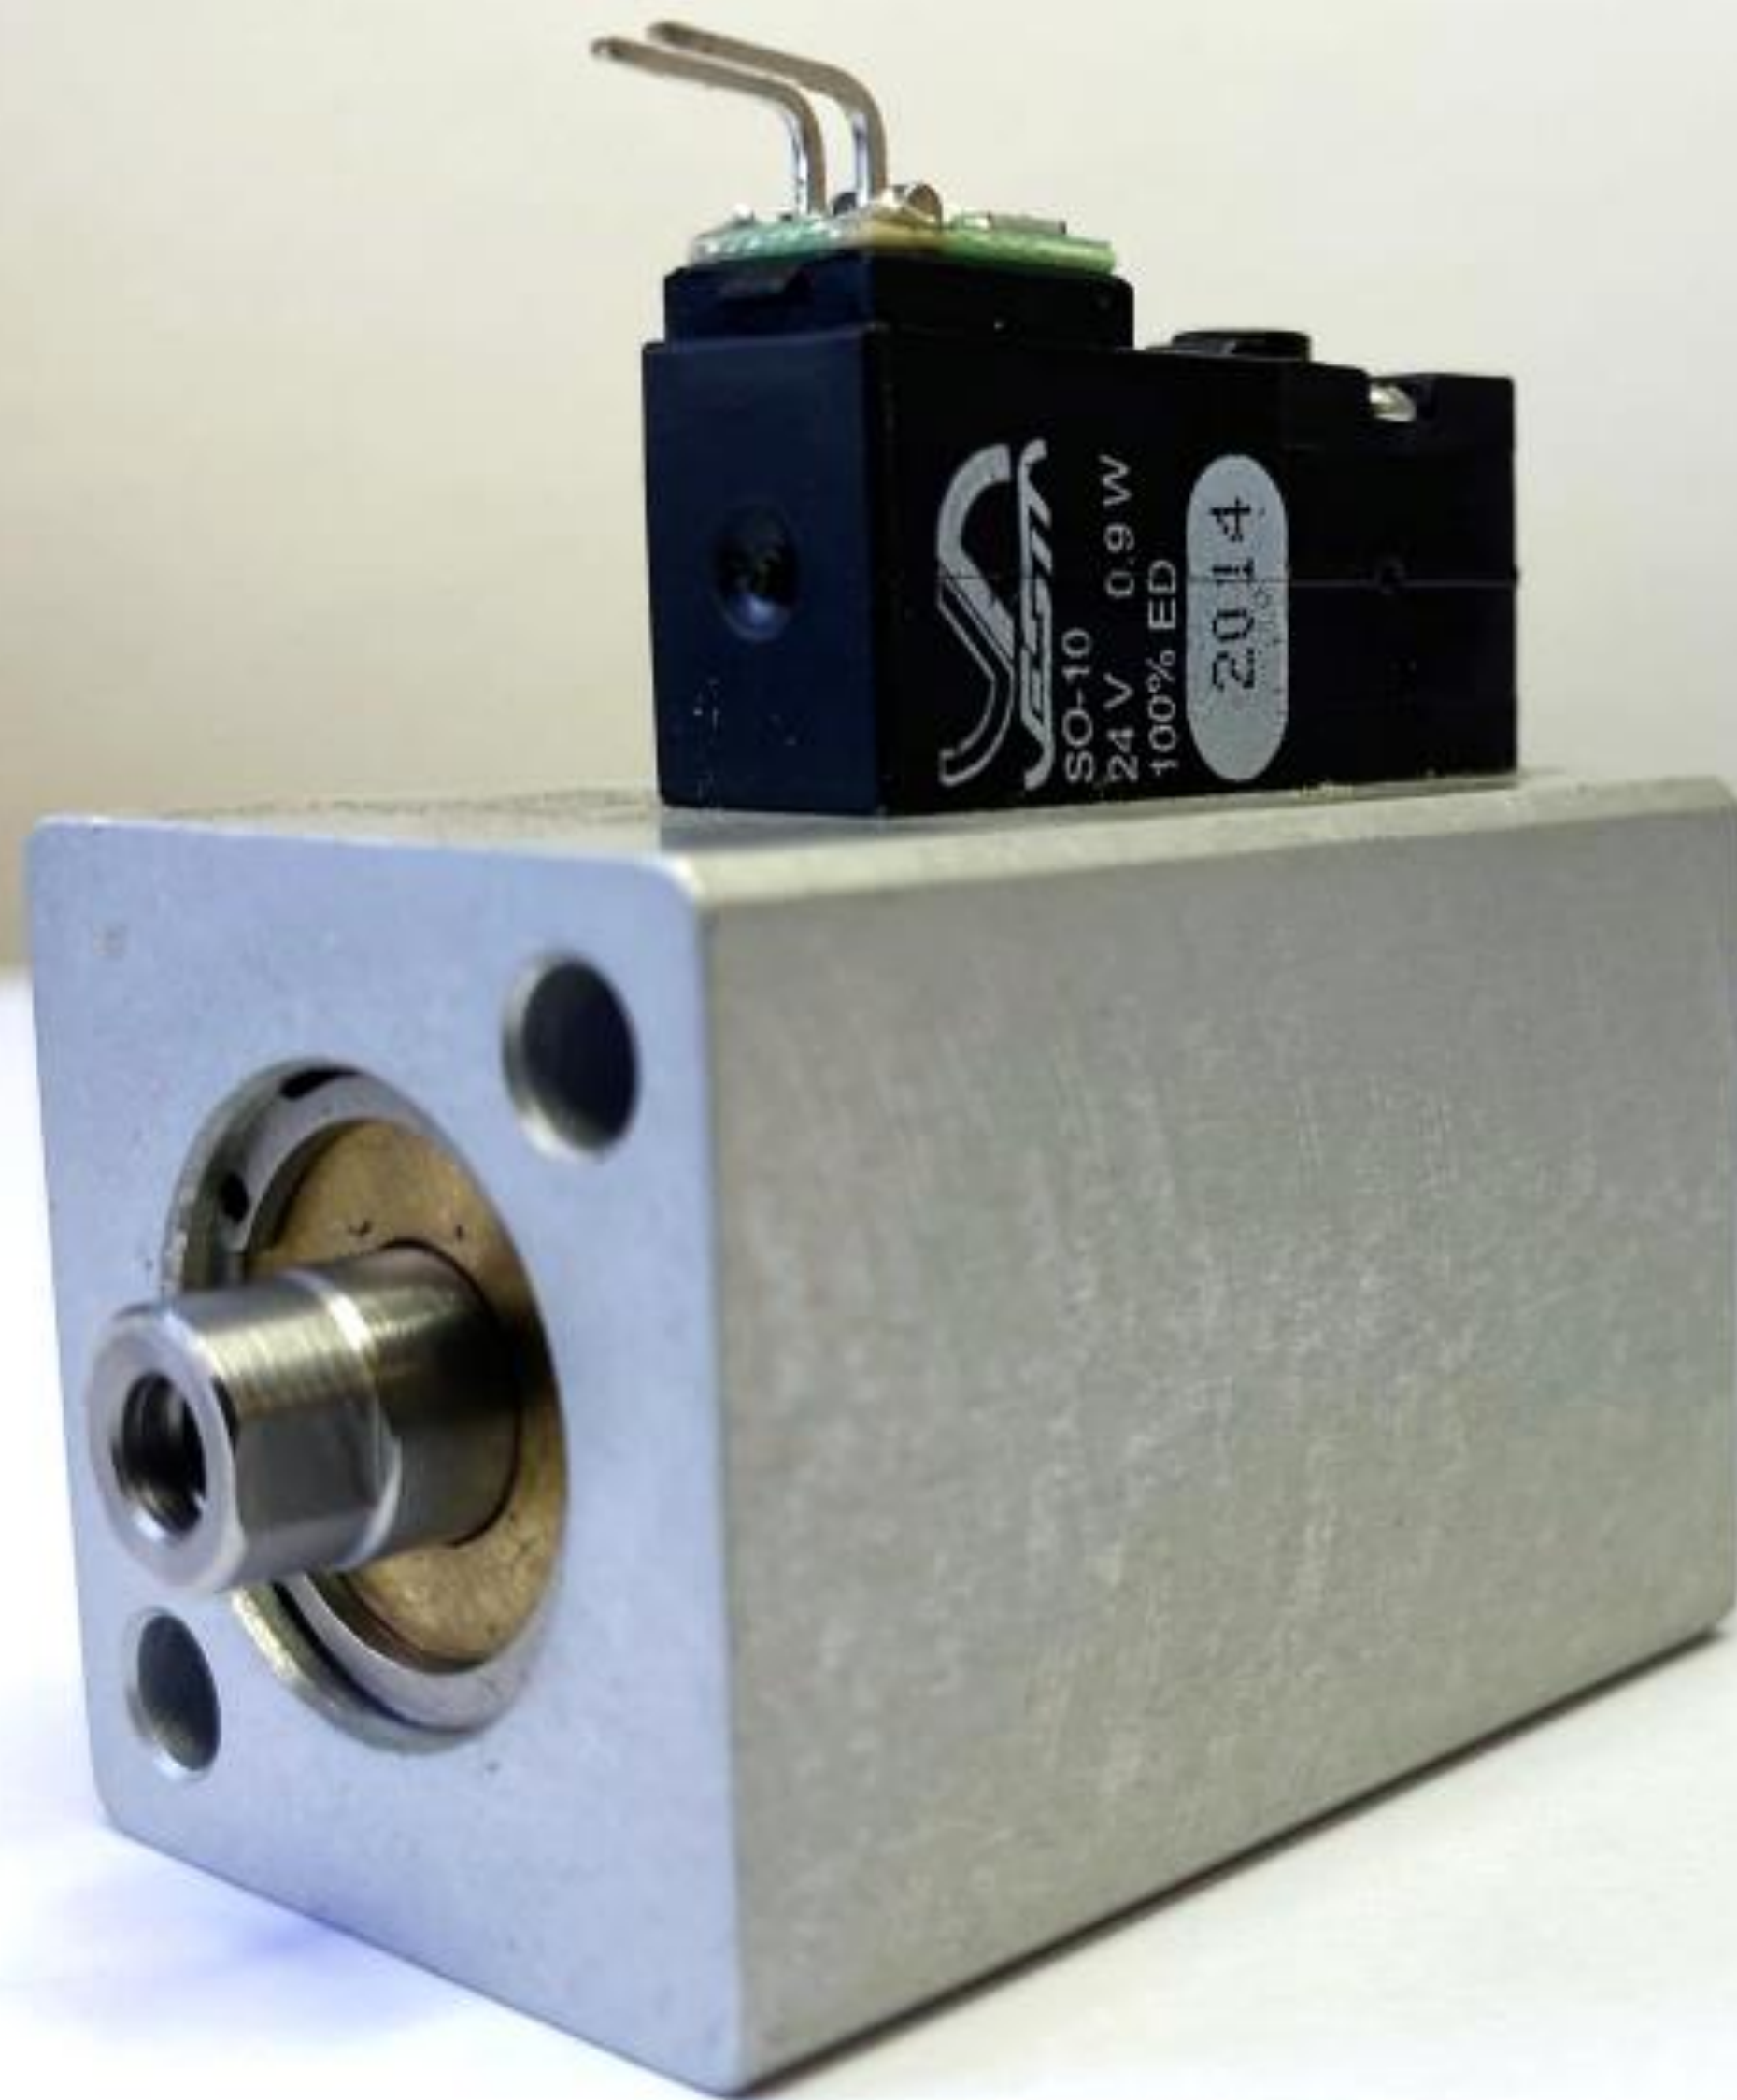

# Direct-actuated single acting mini-cylinders

BIOMEDICAL  
& PHARMA

SUPPLY PORT

Ask us for more / Chiedici di più:

 [info@vesta.it](mailto:info@vesta.it)