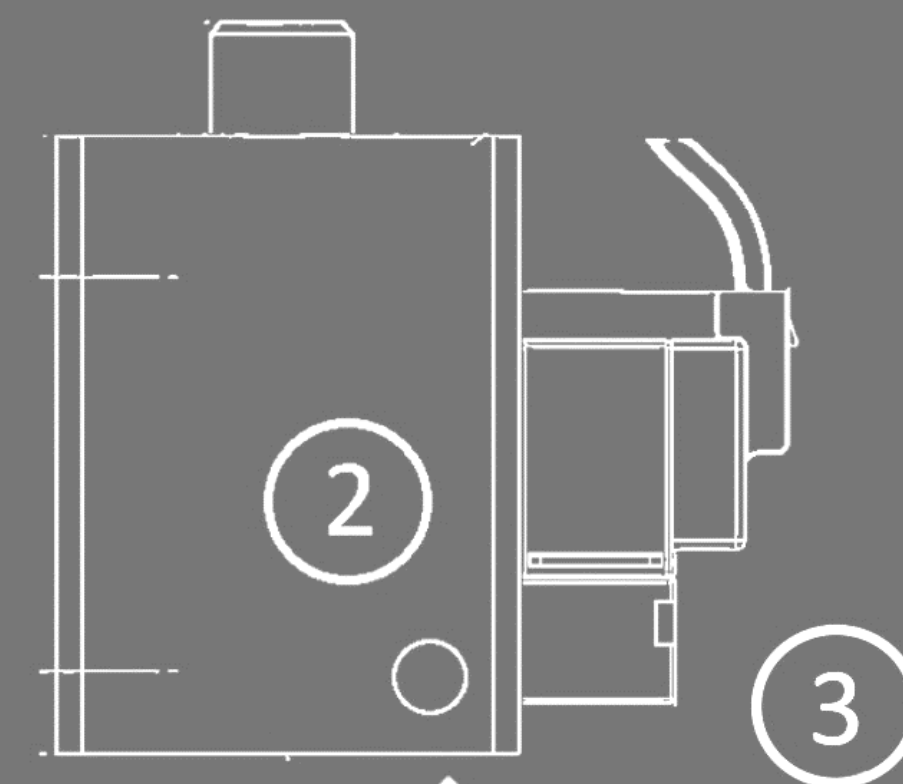

# Direct-actuated single acting mini-cylinders

BIOMEDICAL  
& PHARMA

SUPPLY PORT

Ask us for more / Chiedici di più:

 [info@vesta.it](mailto:info@vesta.it)