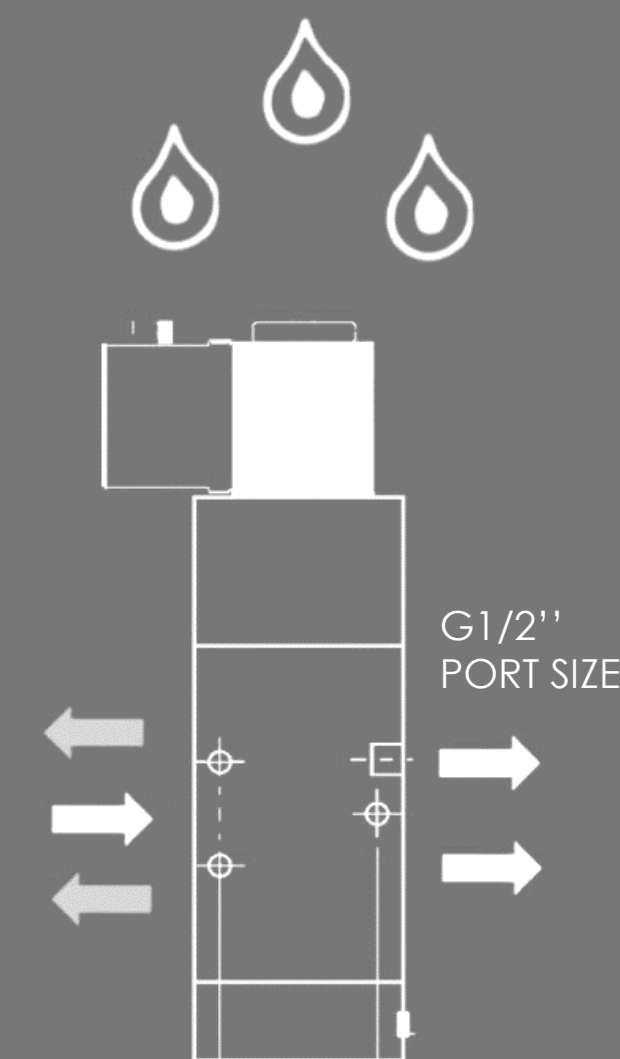

High-flow valves for aggressive environment

PROCESS
INDUSTRIES